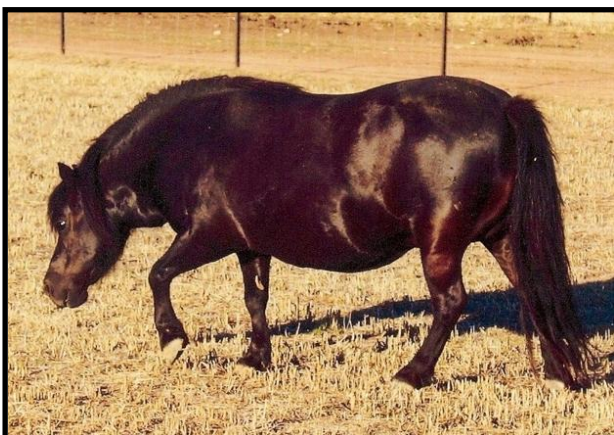

Thorpeville Tiffi

Account: Lentara Stud

Black Mare

Brands: T 35
V 0

Born: 01/11/2000

Reg: 38824 S APSB

9.2hh

Sire: Muskateer of Wetherden (imp)

Sire: Thorpeville Steward

Dam: Expectation of Wetherden (imp)

Sire: Kirkbride Viscount (imp)

Dam: Cherrington Tresta

Dam: Thorpeville Diona

Comments: Lovely mare with lots of imported bloodlines. Shown once at the Victorian Shetland Show. Have kept a filly from this mare. The gelding in the sale, Lentara Warrior, is from her and he is a solid little man.

Purchaser..... Price.....